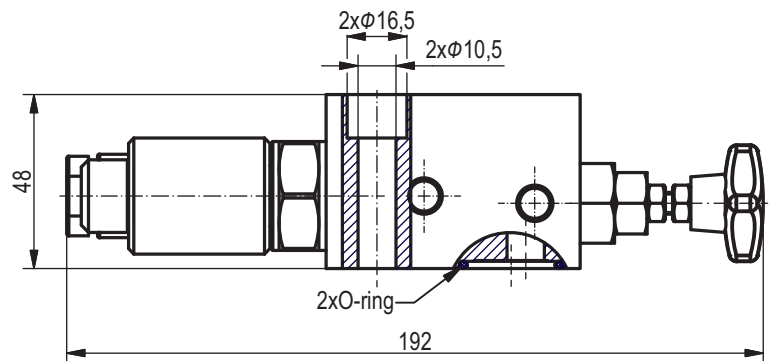

## HYDRAULIC MOTOR BLOCKS TYPE BV

**BVS 12... / ...**

Code	Hydraulic scheme
<b>03A</b>	
<b>03B</b>	

Type	Nominal flow rate	P <sub>max.</sub>	Port threads G	O-ring
	L/min	bar	-	-
<b>BVS 12.../...</b>	60	250	G1/2 - DIN 3852	23,6x2,65

### ORDERING CODE

**BV S 12 03A / 24**

Type	Hydraulic motor type - code MS - S	Port threads G - code: G1/2 - 12	Scheme code: <b>03A; 03B</b>	Operating voltage - code: 12V/00Hz - 12 24V/00Hz - 24 110V/50Hz - 110 220V/50Hz - 220
------	---------------------------------------	-------------------------------------	---------------------------------	---