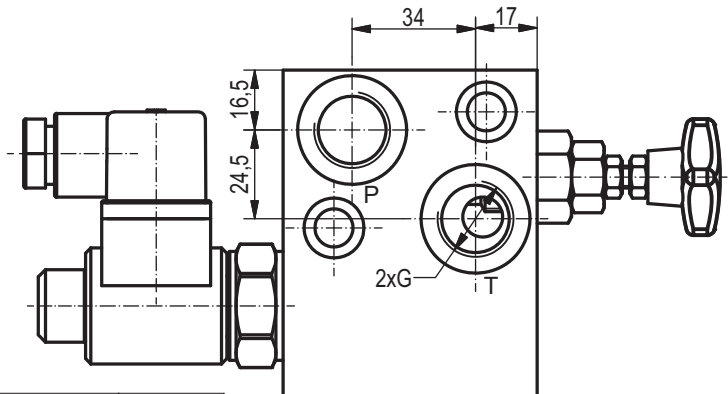

## HYDRAULIC MOTOR BLOCKS TYPE BV

**BVS 12... / ...**

Code	Hydraulic scheme
<b>03A</b>	
<b>03B</b>	

Type	Nominal flow rate	P <sub>max.</sub>	Port threads G	O-ring
	L/min	bar	-	-
<b>BVS 12.../...</b>	60	250	G1/2 - DIN 3852	23,6x2,65

### ORDERING CODE

**BV S 12 03A / 24**

Type	Hydraulic motor type - code MS - S	Port threads G - code: G1/2 - 12	Scheme code: <b>03A; 03B</b>	Operating voltage - code: 12V/00Hz - 12 24V/00Hz - 24 110V/50Hz - 110 220V/50Hz - 220
------	---------------------------------------	-------------------------------------	---------------------------------	---