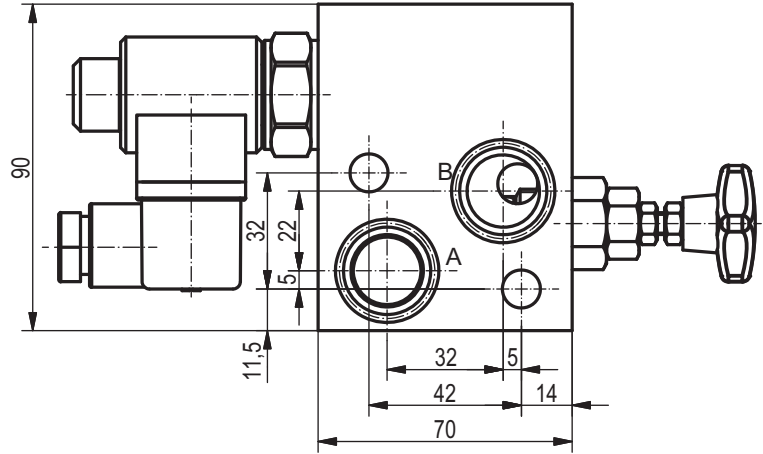

## HYDRAULIC MOTOR BLOCKS TYPE BV

**BVS 12... / ...**

Code	Hydraulic scheme
<b>03A</b>	
<b>03B</b>	

Type	Nominal flow rate	P <sub>max.</sub>	Port threads G	O-ring
	L/min	bar	-	-
<b>BVS 12.../...</b>	60	250	G1/2 - DIN 3852	23,6x2,65

### ORDERING CODE

**BV S 12 03A / 24**

Type	Hydraulic motor type - code MS - S	Port threads G - code: G1/2 - 12	Scheme code: <b>03A; 03B</b>	Operating voltage - code: 12V/00Hz - 12 24V/00Hz - 24 110V/50Hz - 110 220V/50Hz - 220
------	---------------------------------------	-------------------------------------	---------------------------------	---